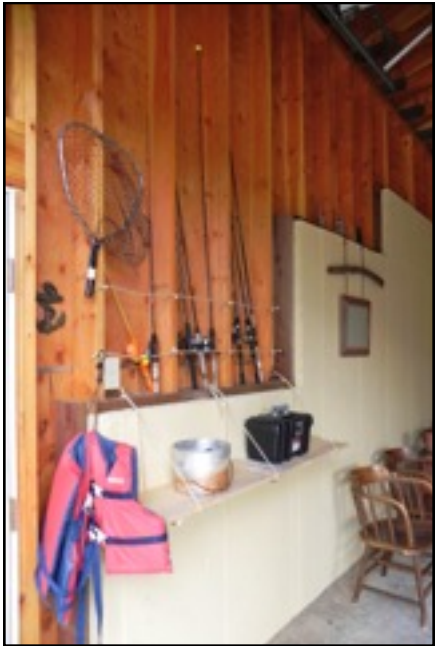

MYSTIC MOUNTAIN REC ROOM IN LOWER BARN

Note: Pull up the 2 garage doors for more light and fresh air

PING PONG ANYONE?

**GOING FOR THE BULLS EYE
DART BOARD**

UPPER GARAGE; Boce ball (lawn bowling)
Bean bag toss, Croquet set, large/small cooler.

FRONT LAWN: Fire pit (wood provided)

GONE FISHIN

**HORSE SHOES
WHERE CLOSE COUNTS**